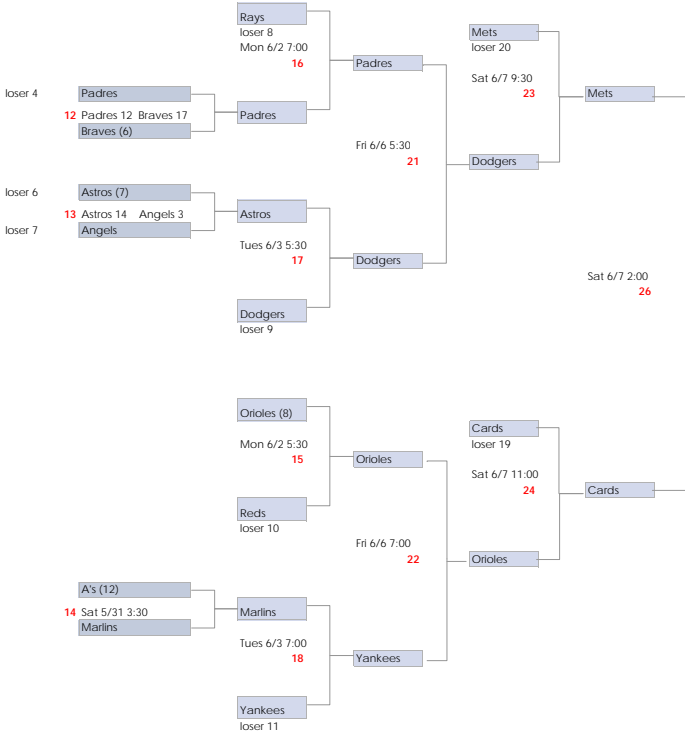

Winners Bracket

Coach Pitch

Losers Bracket

Tuesday 6/10 5:30
 28
 Tuesday 6/10 7:00 PM
 If First Loss
 Loser of 28

Cubs