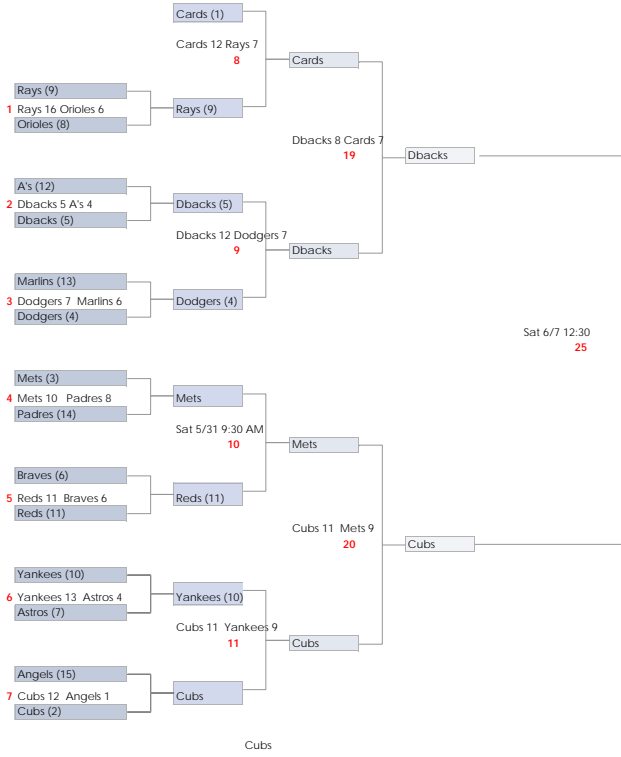

Winners Bracket

Coach Pitch

Losers Bracket

Tuesday 6/10 5:30
 28
 Tuesday 6/10 7:00 PM
 If First Loss
 Loser of 28

Cubs